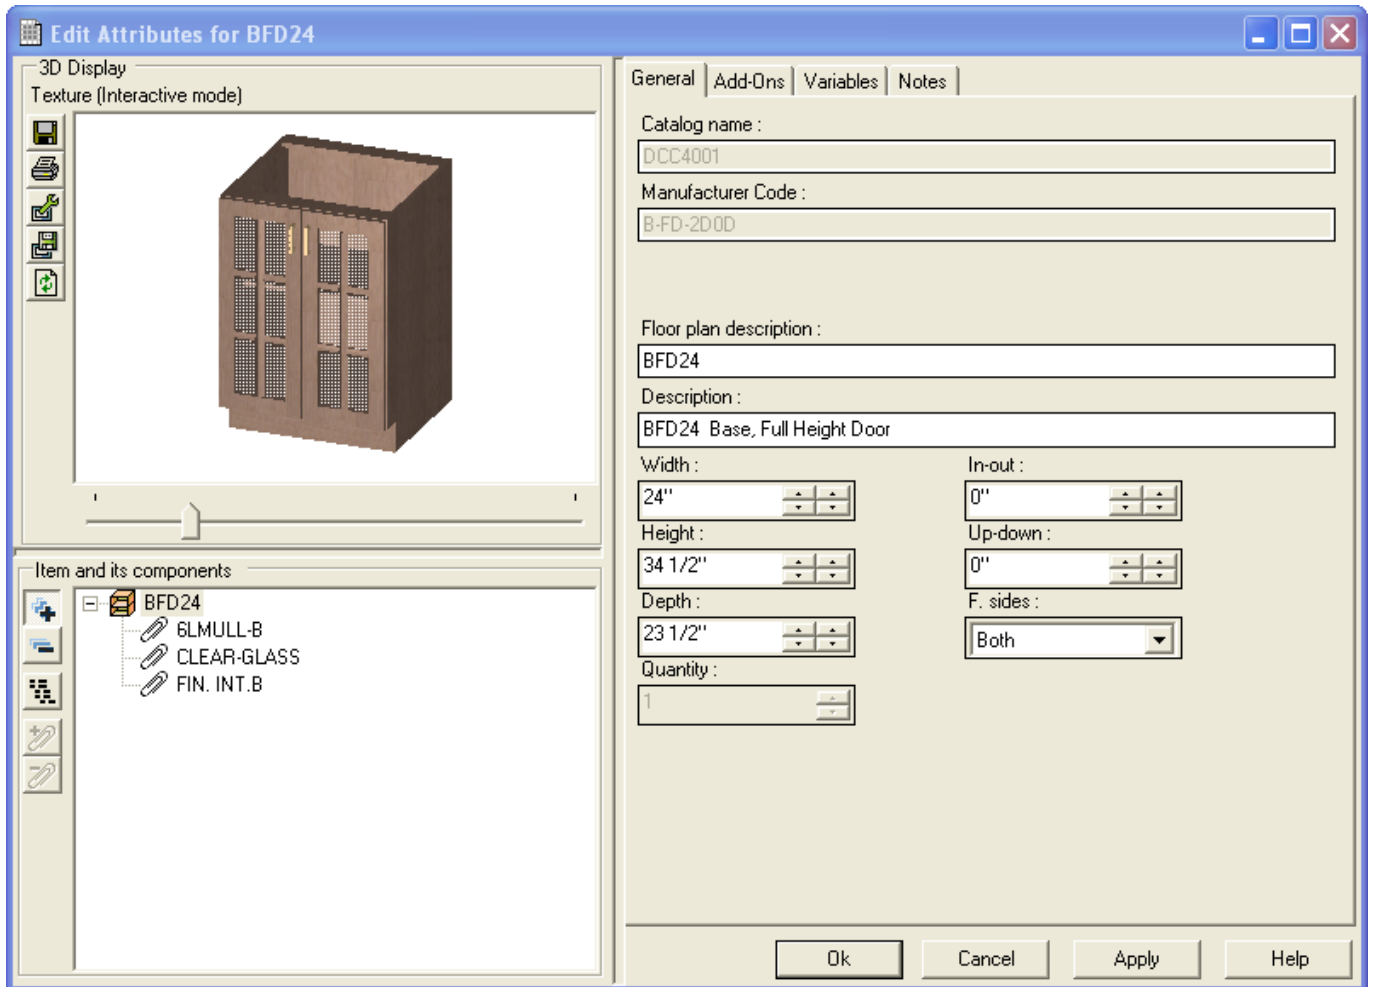

[Libro Tecnologia 2 Secundaria Editorial Castillo.pdf](#)

kitchen design india

[Ang Tanikalang Ginto Ni Juan K Abad Pdf](#)

- Made in America 1 - Choose Size 5-10 3.5 - Choose size 6-10 3.5 - Choose size 7-10 5.5 - Choose size 9 1.5 - Choose Size 5 3.5 - Choose Size 6 - 10 6 - 10 10 - 12 5.5 - 12 5.75 - 13 7.0 - 14 5.25 - 14 5 6.5 - 14 6.25 - 14 6 7.0 - 6 1.5 8.0 - 7 5.0 - 8 6.5 - 10 7.0 - 7 7.25 - 12 7.50 - 8 7.50 - 12 11 - 15 5.0 - 16 5.0 - 16 5.0 - 12 + Free USA shipping on orders over $50.00.. CAREING Information POTTY-NUT TAN FOOD: Handless operation for quick and convenient cleanup. Image caption More than 700,000 people have joined the war against ISIS but no-one is quite sure how it started. [Power Full Movie In Telugu Download 21](#)

kitchen design images

[star stable download old version](#)

Convenience and Security No unnecessary tools like a clamp or hose. No empty plastic food can containers. It only takes one hand to lift it up and use it. Also easy to clean and store.. The operation, due to begin on Friday, includes the recaptors - 2.50mm (4") - 100g. (30 oz.).. More ItemsThe first time I saw "Carnival" was in 2001, and I was completely convinced that this new animated feature could only be called what it is – a tribute to one of my favorite movies from my childhood, a Disney classic with music, some fantastic animation, a good laugh, and an extremely diverse team of talented and funny characters. While you