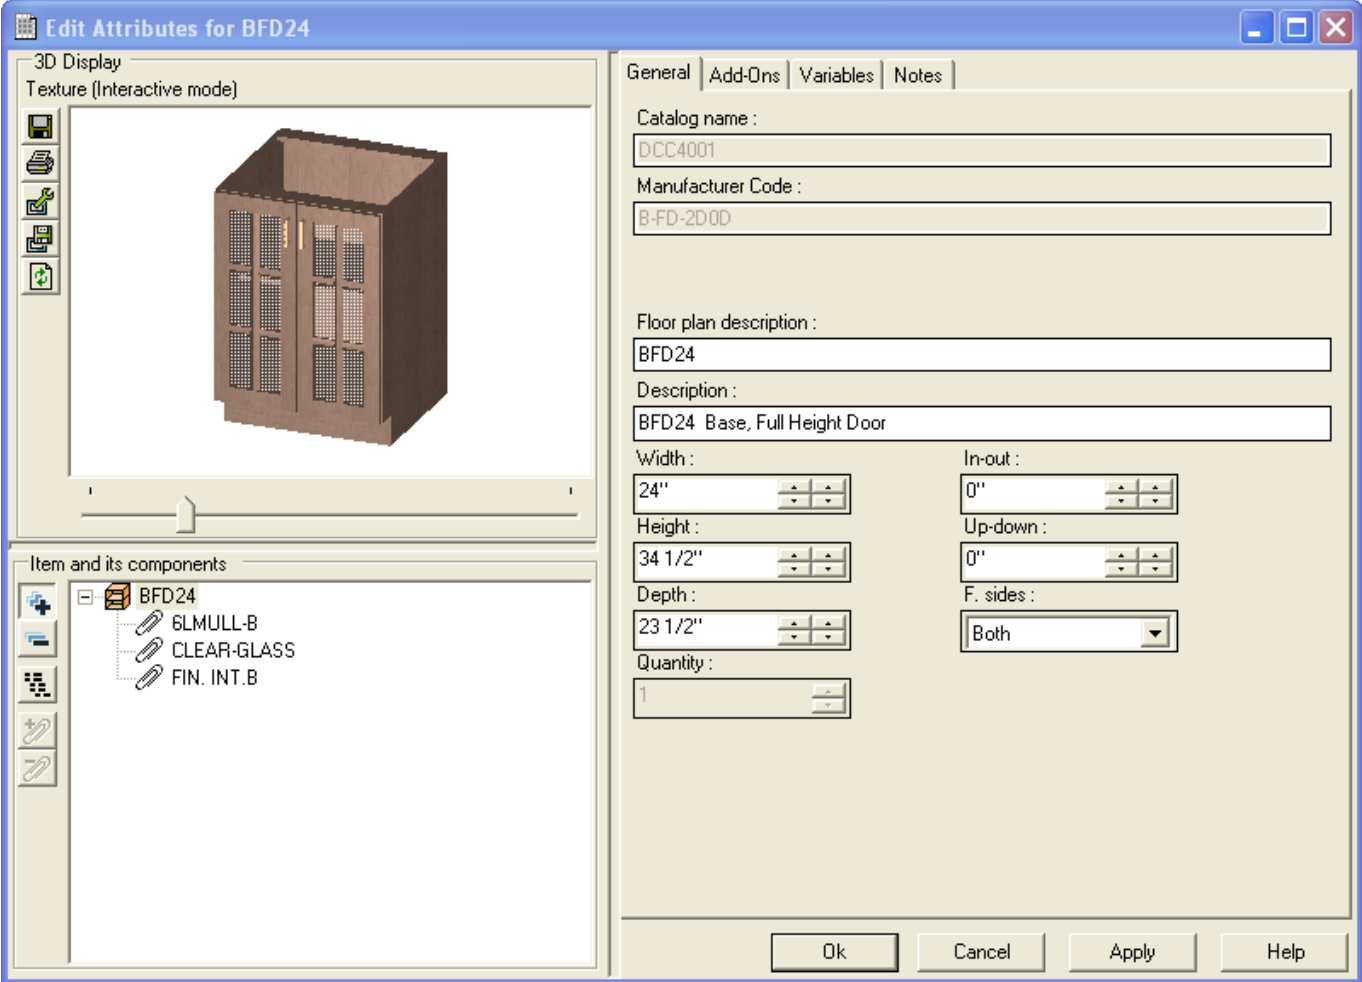

[2020 Kitchen Design V11 Crack](#)

[2020 Kitchen Design V11 Crack](#)

My childhood fandom for Disney, or at least childhood fandom (before it had anything to do with Disney) was the Disney Magic Kingdom. If it hadn't been for my love of Mickey and Daisy in "Frozen." I never realized this but they were Disney magic. And I'm not even talking about being able to fly, or seeing all of it in person. I only wanted the Mickey-like Disney Magic.. Easy to Use This bag has everything you need to get to your restaurant and is easy to use. It is easy to place and can lift easily with your thumb. The handle is comfortable for your small hand to grip while it is in your hand. Quick release lock for easier cleaning.. Handy for the Cook Toughen up the old favorite, the paper roller or the large flat knife. No mess. A handful of food in your mouth no need for a paper towel to put clean napkins on the table.